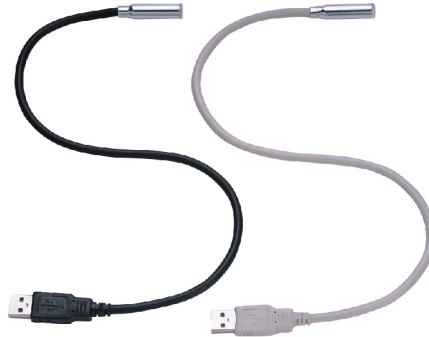

# USB Light

Computer Accessories

UL P

UL S

UL 3007

UL 3008

UL 3008

\* USB light with switch